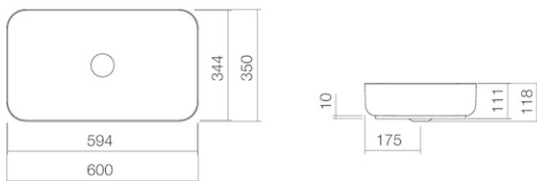

#### Features

Description	SB.SR650
Article number	3507500000
Standard colour	White
Special surfaces	White easy-clean (XXXX XXX 400) White antibacterial (XXXX XXX 401)
Construction	without tap hole, without overflow
Special versions	special- or matt colour
Dimensions	600 x 350 x 118mm
Material	Glazed steel
Net weight	8,30 kg
Installation	for installation on counter tops
Accessoires	Bottle trap SI.2, Bottle trap SI.3
Tap fitting information	Optimum point of impact approx. 58 - 108mm from rear edge of basin

#### Text for invitation to tender

Dish basin, rectangular, 599 x 349mm, glazed inside and outside, height including base 118mm, without tap hole and overflow, including drain valve with chrome-plated cap and white base ring